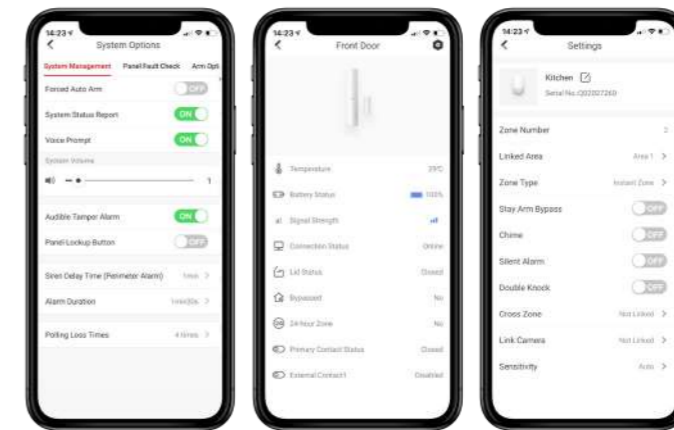

App Programming

It's all in the app

One manufacturer, one interface. With the AX PRO, the power is in your hands; manage multiple systems through the Hik-ProConnect app and web interface, configure devices, control video and monitor. A total system with total control.

PIRCAM

Detect with PIRCAM

Be secure with detection and video in one! Capturing snapshots as the action happens, stay safe and be informed of an intruder in real time with live updates; keeping you in the loop.